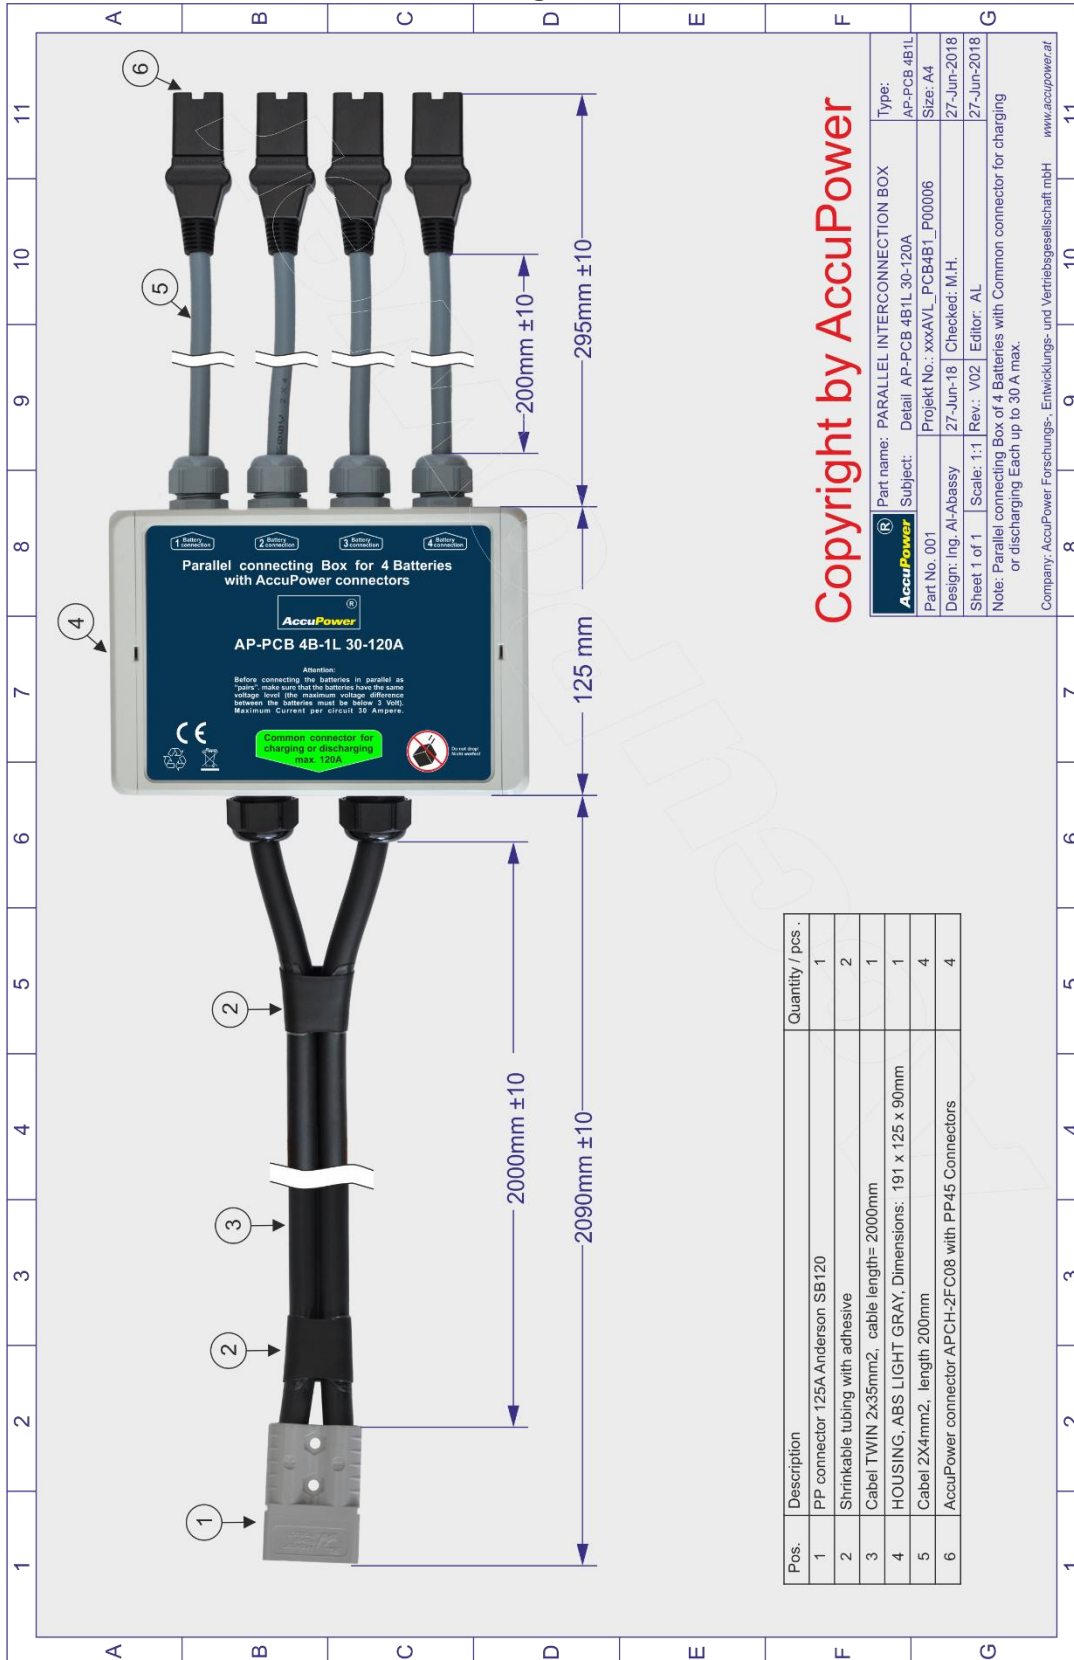

### PARALLEL INTERCONNECTION BOX

This Interconnection box facilitates parallel connections of 1- 4 Batteries to charger or to devices.

'Multi' Battery common connections, with parallel connections between 1-4 Batteries (each up to 30 A max.) with common connector for charging or discharging (up to 120 A max).

#### Attention:

- Before connecting the batteries in parallel as “pairs”, make sure that the batteries have the same voltage level (the maximum voltage difference between the batteries must be below 3 Volt).
- Maximum Current per circuit 30 Ampere.
- Please pay attention to the correct polarity, as wrong polarity can lead to short circuit, overheating, fire and explosion.
- Make sure that the contacts are clean and undamaged (plugs with signs of wear or mechanical damage must be replaced)

Product image with details

Copyright by AccuPower

Part name:	PARALLEL INTERCONNECTION BOX	Type:	AP-PCB 4B1L
Subject:	Detail AP-PCB 4B1L 30-120A	Size:	A4
Part No. 001	Projekt No.: xxxAVL_PC4B4B1_P00006	Design:	Ing. Al-Abassy
	27-Jun-18	Checked:	M.H.
Sheet 1 of 1	Scale: 1:1	Rev.:	V02
		Editor:	AL
			27-Jun-2018
Note: Parallel connecting Box of 4 Batteries with Common connector for charging or discharging Each up to 30 A max.			
Company: AccuPower Forschungs-, Entwicklungs- und Vertriebsgesellschaft mbH <a href="http://www.accupower.at">www.accupower.at</a>			

Pos.	Description	Quantity / pcs.
1	PP connector 125A Anderson SB120	1
2	Shrinkable tubing with adhesive	2
3	Cabel TWIN 2x35mm <sup>2</sup> , cable length= 2000mm	1
4	HOUSING, ABS LIGHT GRAY, Dimensions: 191 x 125 x 90mm	1
5	Cabel 2x4mm <sup>2</sup> , length 200mm	4
6	AccuPower connector APCH-2FC08 with PP45 Connectors	4