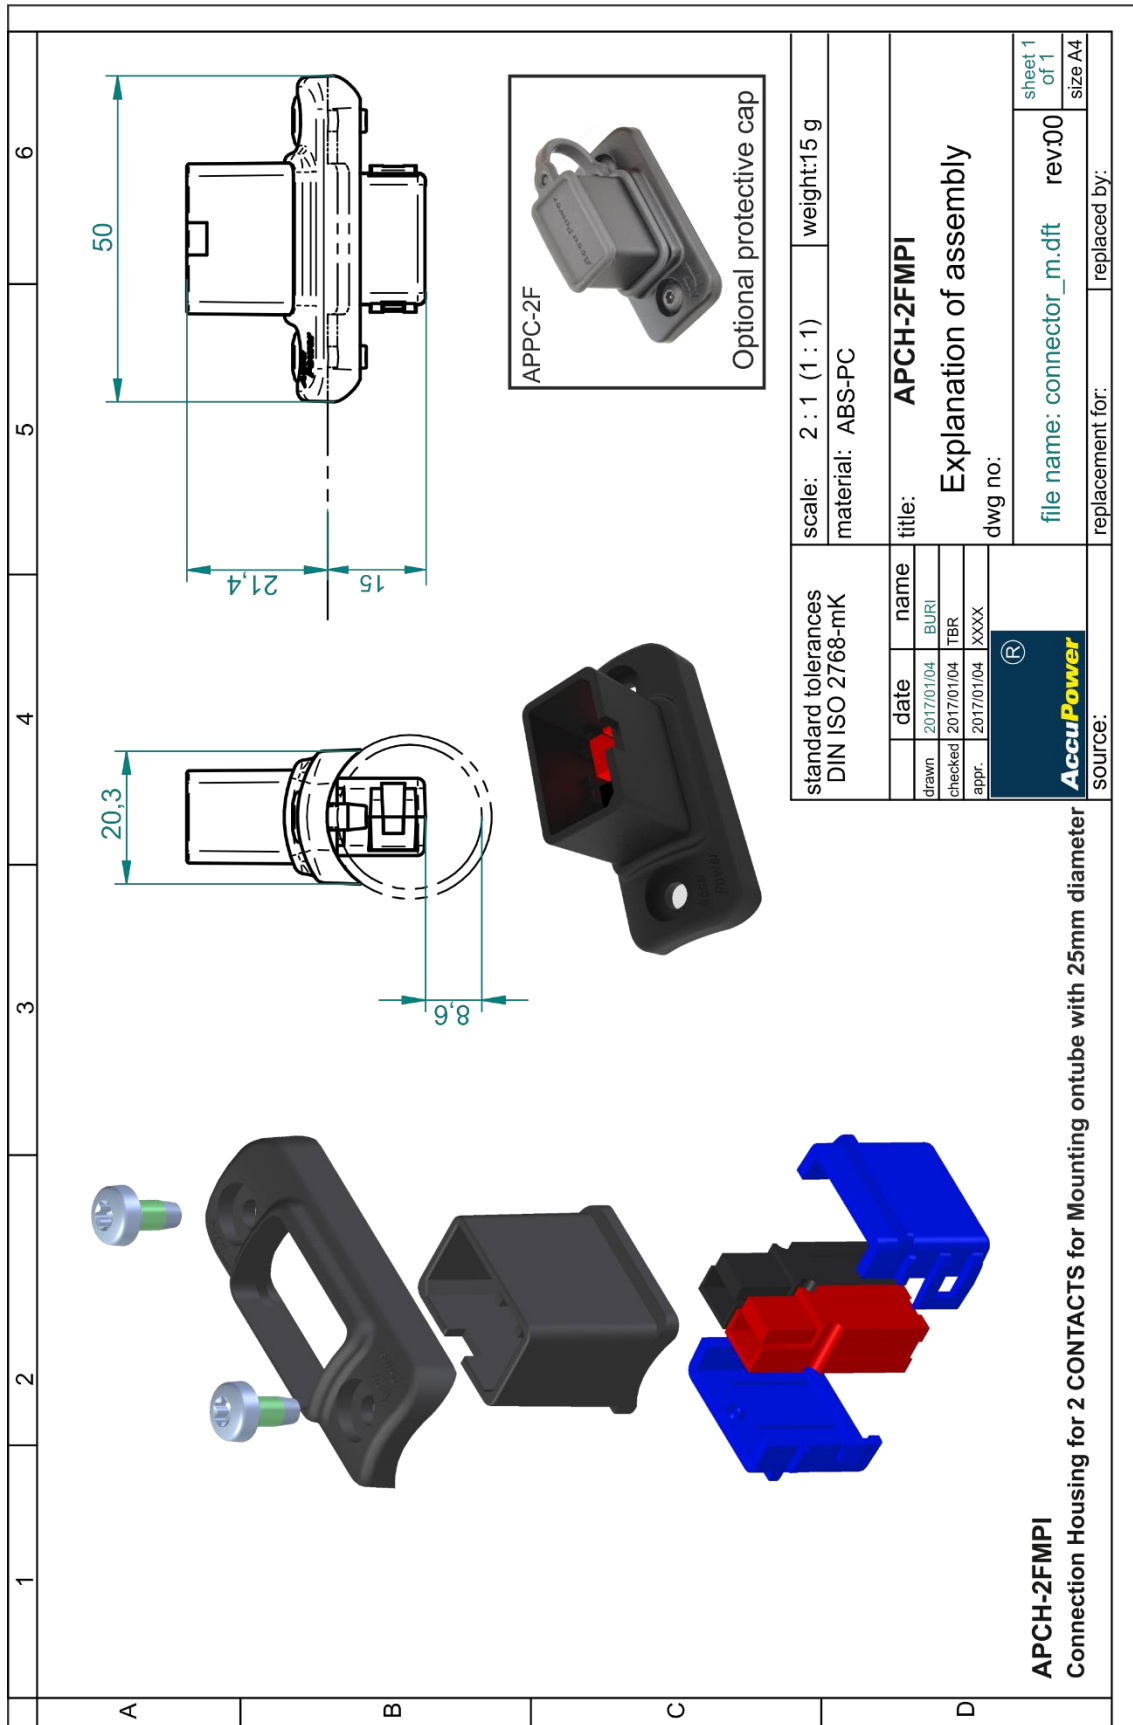

Connection Housing for 2 CONTACTS for Mounting on 25mm pipe: APCH-2FMPI

HOUSING for 2 CONTACTS

With high mechanical strength and cable strain relief.

Suitable for 2 pcs. Powerpole® connectors PP 15/30/45. Ideal for Mounting on 25 mm pipe.

Contents: 4 pcs. plastic parts, 2 fixing screws, without Powerpole® connector, unassembled.

Materials: PC / ABS (polycarbonate / acrylonitrile butadiene styrene) is a blend of PC and ABS, combined with great mechanical properties of PC such as impact resistance and heat resistance. Compliant with RoHS

Screw: (2) M4-8 Screws with countersunk Steel hardness with galvanic coatings

Environmental

Temperature Rating: -25°C to +85°C

Ordering Information

APCH-2FMPI
Connection Housing for 2 CONTACTS for Mounting ontube with 25mm diameter