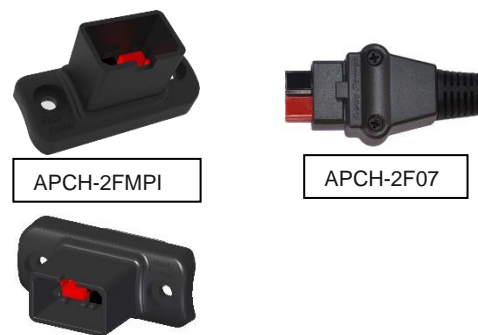

Connection Housing for 2 CONTACTS for Mounting on 25mm pipe: APCH-2FMPI

HOUSING for 2 CONTACTS

With high mechanical strength and cable strain relief.

Suitable for 2 pcs. Powerpole® connectors PP 15/30/45. Ideal for Mounting on 25 mm pipe.

Contents: 4 pcs. plastic parts, 2 fixing screws, without Powerpole® connector, unassembled.

Materials: PC / ABS (polycarbonate / acrylonitrile butadiene styrene) is a blend of PC and ABS, combined with great mechanical properties of PC such as impact resistance and heat resistance. Compliant with RoHS

- High impact strength at low temperatures
- Heat resistance
- High strength
- Low shrinkage and high dimensional stability

Physical plastic parts:

- Material:** PC / ABS (polycarbonate / acrylonitrile butadiene styrene)
- Flammability:** UL 94V-0
- Colour:** Dark Grey

Screw: (2) M4-8 Screws with countersunk Steel hardness with galvanic coatings

Environmental

Temperature Rating: -25°C to +85°C

Ordering Information

APCH-2FMPI
Connection Housing for 2 CONTACTS for Mounting ontube with 25mm diameter