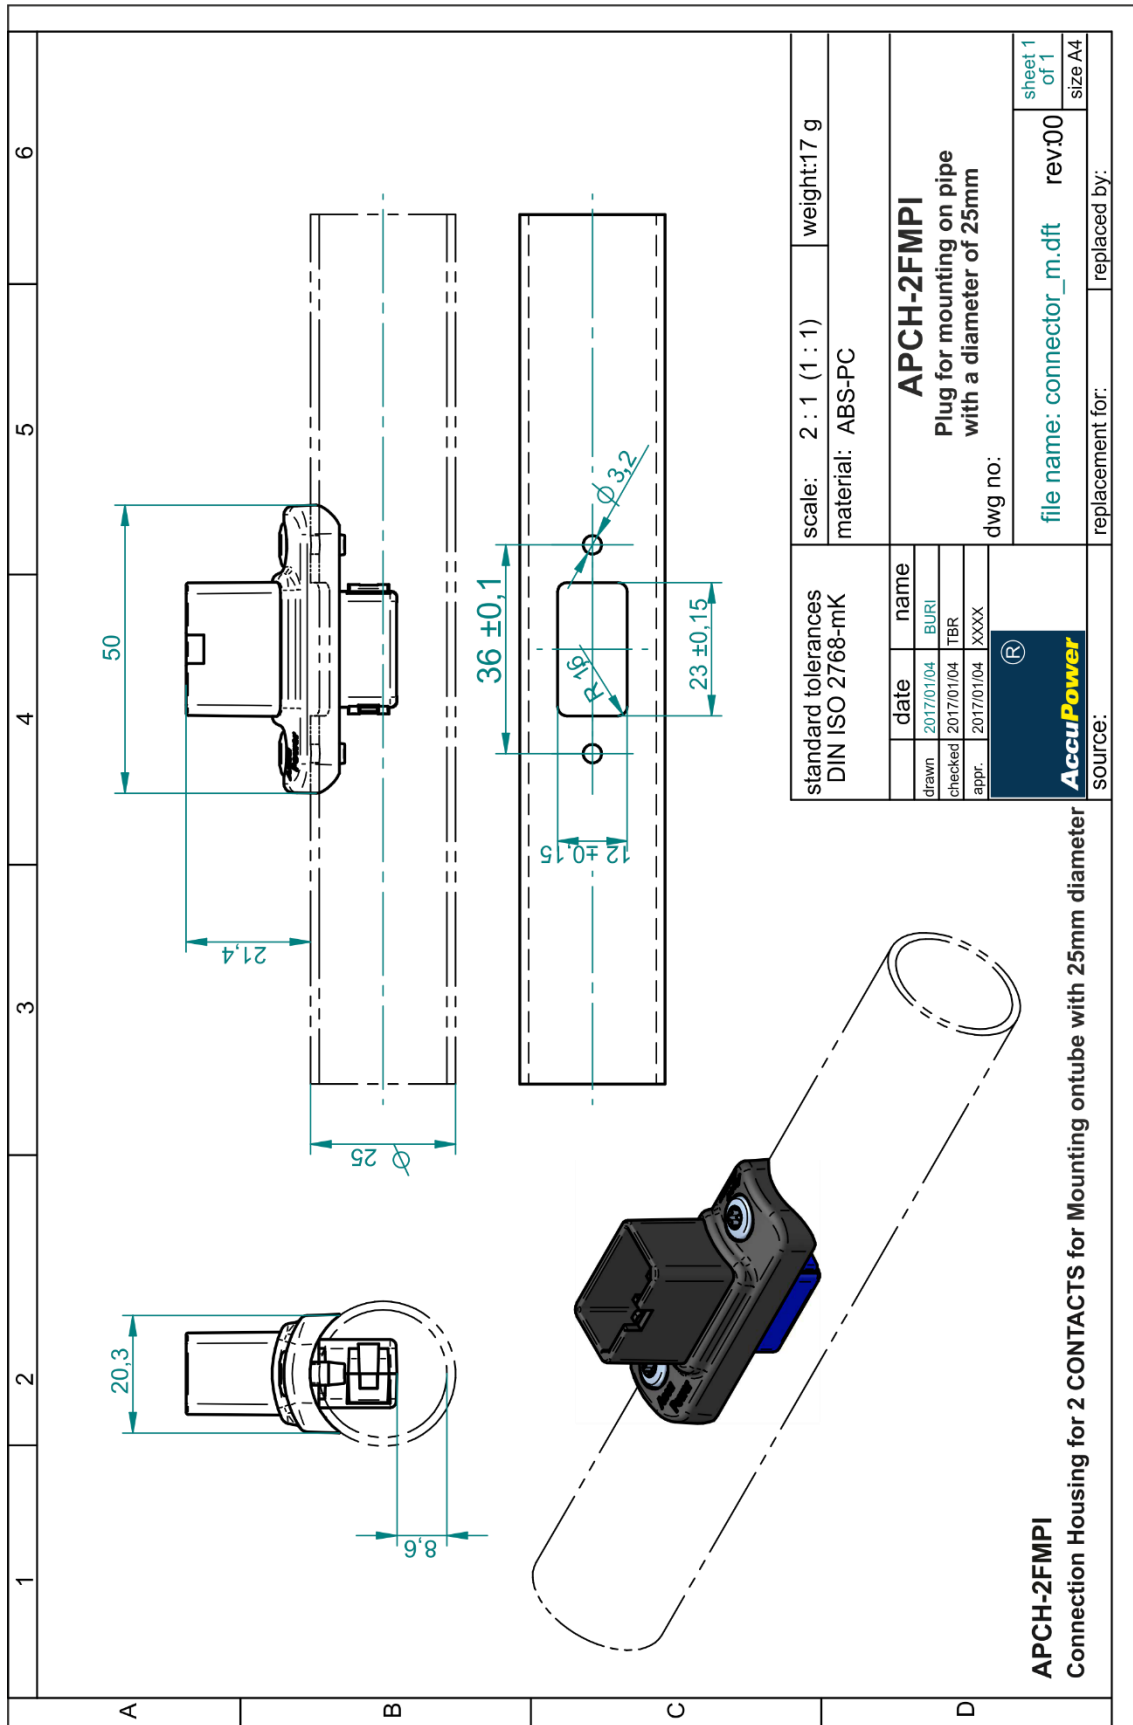

Connection Housing for 2 CONTACTS for Mounting on 25mm pipe: APCH-2FMPI

HOUSING for 2 CONTACTS

With high mechanical strength and cable strain relief.

Suitable for 2 pcs. Powerpole® connectors PP 15/30/45. Ideal for Mounting on 25 mm pipe.

Contents: 4 pcs. plastic parts, 2 fixing screws, without Powerpole® connector, unassembled.

Materials: PC / ABS (polycarbonate / acrylonitrile butadiene styrene) is a blend of PC and ABS, combined with great mechanical properties of PC such as impact resistance and heat resistance. Compliant with RoHS

Screw: (2) M4-8 Screws with countersunk Steel hardness with galvanic coatings

Environmental

Temperature Rating: -25°C to +85°C

Ordering Information

APCH-2FMPI
Connection Housing for 2 CONTACTS for Mounting ontube with 25mm diameter