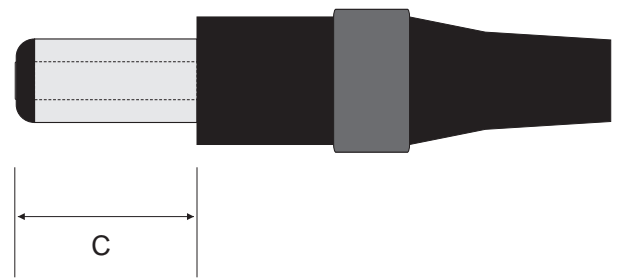

Power supplies for AccuPower Chargers:  
 AC Adapter: APSM800-1  
 Input: AC100-240V / 50/ 60Hz  
 Output: DC12~13V/800mA

22,5 x 22,5mm

DC Output Plug  
 DC-Hohlstecker 2,5 x 5,5 x 10 mm,  
 Kunststoff, schwarz mit Knickschutz

Concentric Barrel Plug		
A (OD)	B (ID)	C (L)
5.5 mm	2.5 mm	10~12mm

<b>ACCUPOWER R&amp;D AUSTRIA</b>		
Projekt: AC Adapter: APSM800-1		
Subject: detail dimension for the Plug		Note: detail dimension for the DC Output Plug
Scale: 2:1		
Sheet: 1 of 1		
Date: 23/04/2006		